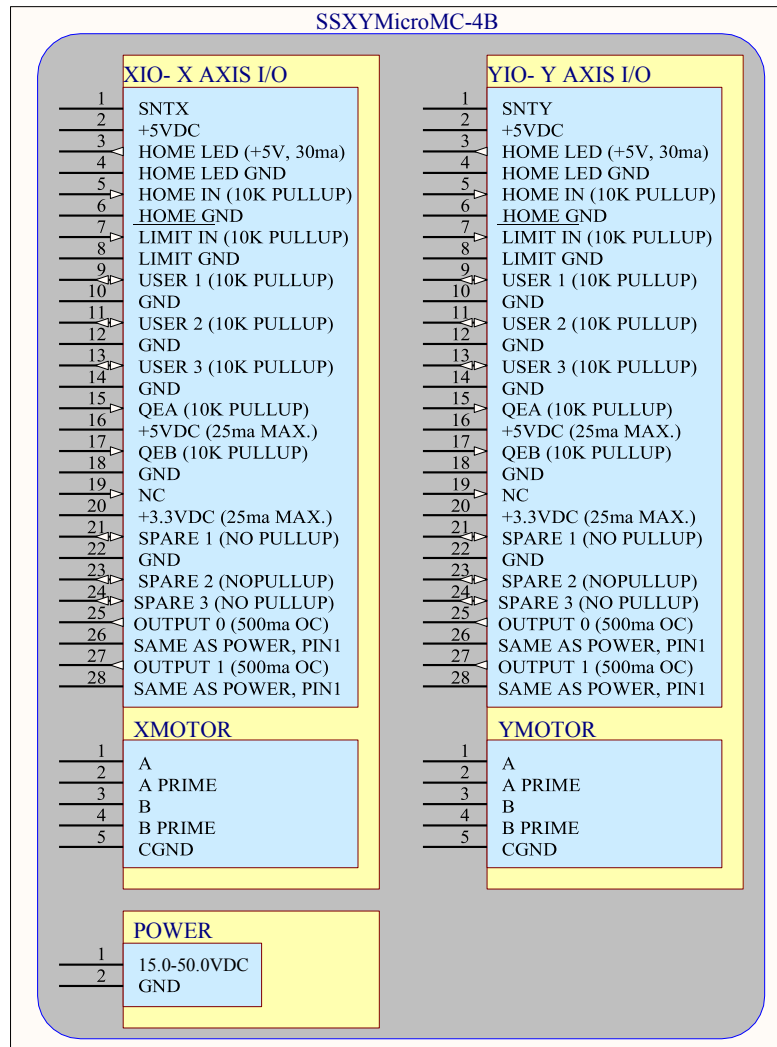

Dual Axis Microstepping Controller (SSXYMicroMC-4x) (Medium Current)

Connector Name	Connector Type	Mating Connector P/N
POWER	Phoenix Contact	1754449
XIO, YIO	Molex iGrid	501646-2800
XMOTOR, YMOTOR	JST Sales	VHR-5N